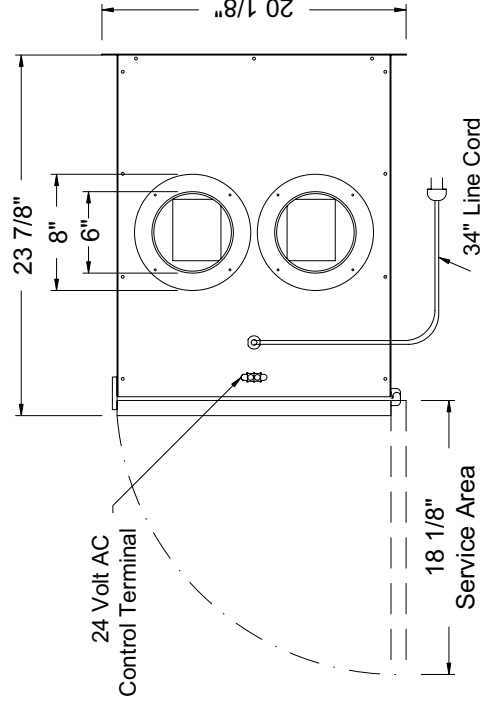

Top View

Front View
(Door Removed)

Right View

EA: Exhaust Air to outside
 OA: Outside Air intake
 RA: Room Air to be exhausted
 FA: Fresh Air to inside

Customer Approvals

Scale: 1" = 12"
 Do not scale drawing

EV200 Dimensions

© RenewAire LLC, 2003