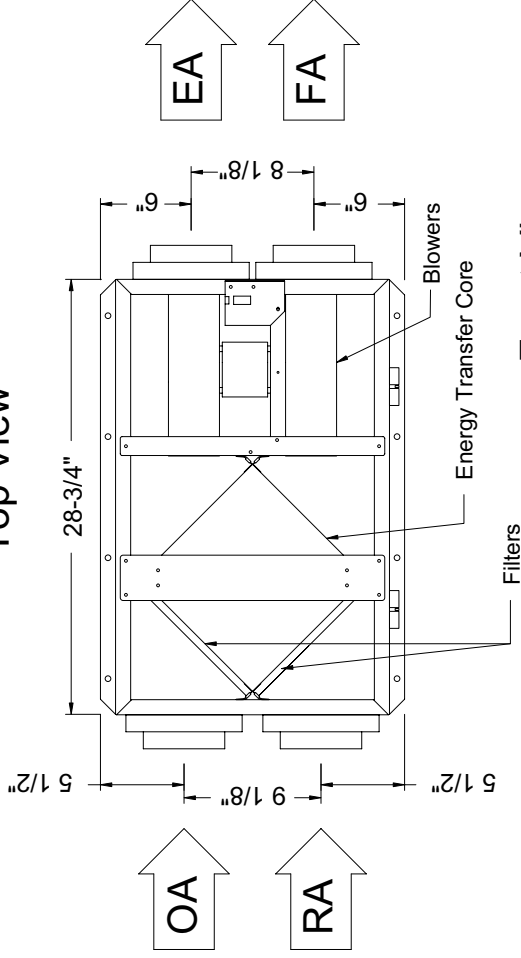

Top View

Front View
(Door Removed)

Right View

EA: Exhaust Air to outside
 OA: Outside Air intake
 RA: Room Air to be exhausted
 FA: Fresh Air to inside

Customer Approvals

Scale: 1" = 12"
 Do not scale drawing

EV200 Dimensions

© RenewAire LLC, 2003